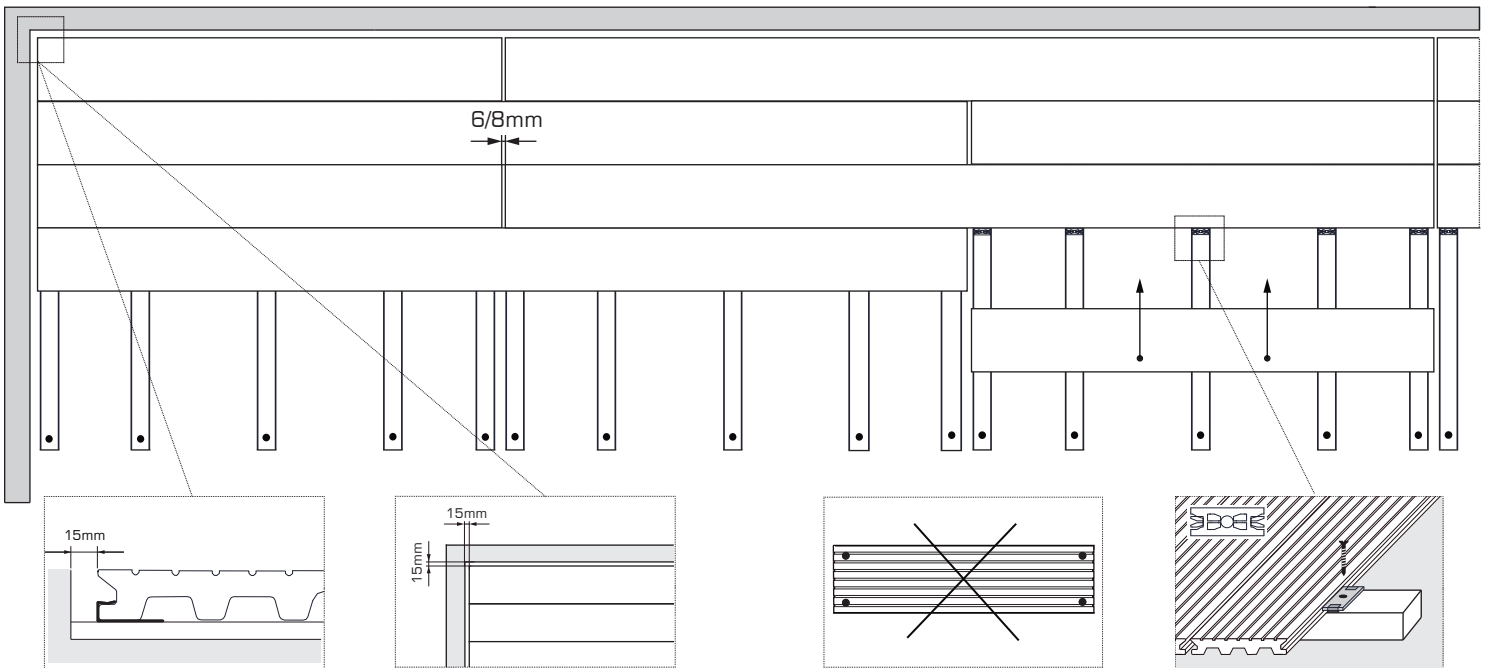

EPW

LcDeck[®] classic

Manual de instalação / Installation guide

Standard: 2300/3200⁺²⁰₋₁₀ mm

4x35 A2

6x80mm

Kit 1m²

7,0 ml

3,5 ml

25 un.

EPW

LcDeck[®] classic

Manual de instalação / Installation guide

Standard: 2300/3200⁺¹⁰⁰ mm

4x35 A2

6x80mm

Kit 1m²

7,0 ml

3,5 ml

25 un.

i

EPW

LcDeck[®] classic

Manual de instalação / Installation guide