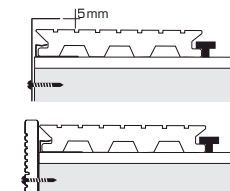

EPW

LcDeck[®] classic

Manual de instalação / Installation guide

Standard: 2300/3200⁺²⁰₋₁₀ mm

4x35 A2

6x80mm

Kit 1m²

7,0 ml

3,5 ml

25 un.

EPW

LcDeck[®] classic

Manual de instalação / Installation guide

Standard: 2300/3200⁺¹⁰⁰ mm

4x35 A2

6x80mm

Kit 1m²

7,0 ml

3,5 ml

25 un.

i

EPW

LcDeck[®] classic

Manual de instalação / Installation guide

4x35 A2

6x80mm

Kit 1m²

7,0 ml
3,5 ml
25 un.