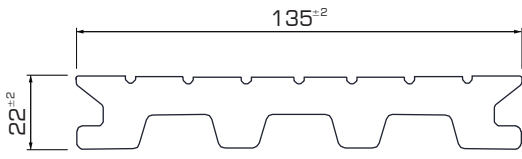

EPW

LcDeck[®] classic

Manual de instalação / Installation guide

Standard: 2300/3200⁺²⁰₋₁₀ mm

4x35 A2

6x80mm

Kit 1m²

7,0 ml

3,5 ml

25 un.

EPW

LcDeck[®] classic

Manual de instalação / Installation guide

Standard: 2300/3200⁺¹⁰⁰ mm

4x35 A2

6x80mm

Kit 1m²

7,0 ml

3,5 ml

25 un.

i

EPW

LcDeck[®] classic

Manual de instalação / Installation guide