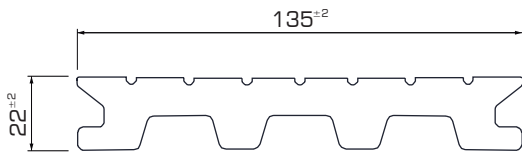

EPW

LcDeck[®] classic

Manual de instalação / Installation guide

Standard: 2300/3200⁺²⁰₋₁₀ mm

4x35 A2

6x80mm

Kit 1m²

7,0 ml

3,5 ml

25 un.

EPW

LcDeck[®] classic

Manual de instalação / Installation guide

Standard: 2300/3200⁺¹⁰⁰ mm

4x35 A2

6x80mm

Kit 1m²

7,0 ml

3,5 ml

25 un.

i

EPW

LcDeck[®] classic

Manual de instalação / Installation guide

4x35 A2

6x80mm

Kit 1m²

7,0 ml
3,5 ml
25 un.