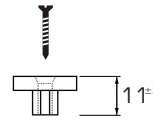

EPW

LcDeck[®] classic

Manual de instalação / Installation guide

Standard: 2300/3200⁺²⁰₋₁₀ mm

4x35 A2

6x80mm

Kit 1m²

7,0 ml

3,5 ml

25 un.

EPW

LcDeck[®] classic

Manual de instalação / Installation guide

Standard: 2300/3200⁺¹⁰⁰ mm

4x35 A2

6x80mm

Kit 1m²

7,0 ml

3,5 ml

25 un.

i

EPW

LcDeck[®] classic

Manual de instalação / Installation guide