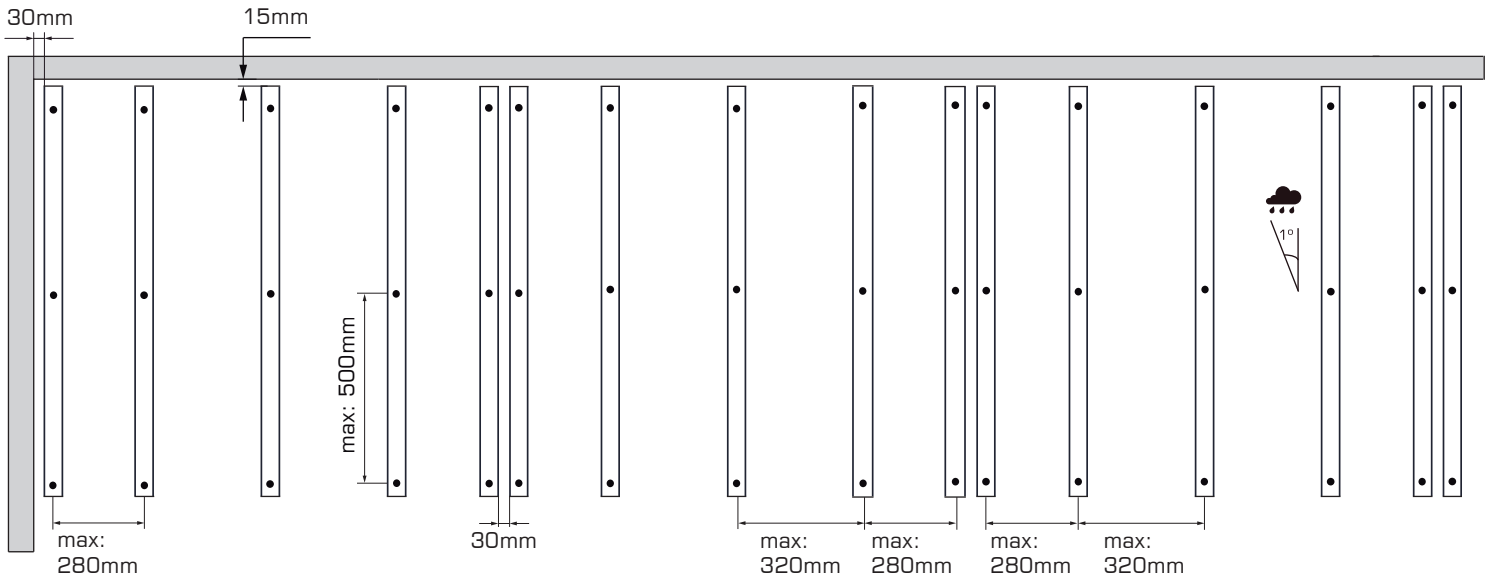

EPW

LcDeck[®] classic

Manual de instalação / Installation guide

Standard: 2300/3200⁺²⁰₋₁₀ mm

4x35 A2

6x80mm

Kit 1m²

7,0 ml

3,5 ml

25 un.

EPW

LcDeck[®] classic

Manual de instalação / Installation guide

Standard: 2300/3200⁺¹⁰⁰ mm

4x35 A2

6x80mm

Kit 1m²

7,0 ml

3,5 ml

25 un.

i

EPW

LcDeck[®] classic

Manual de instalação / Installation guide

4x35 A2

6x80mm

Kit 1m²

7,0 ml
3,5 ml
25 un.