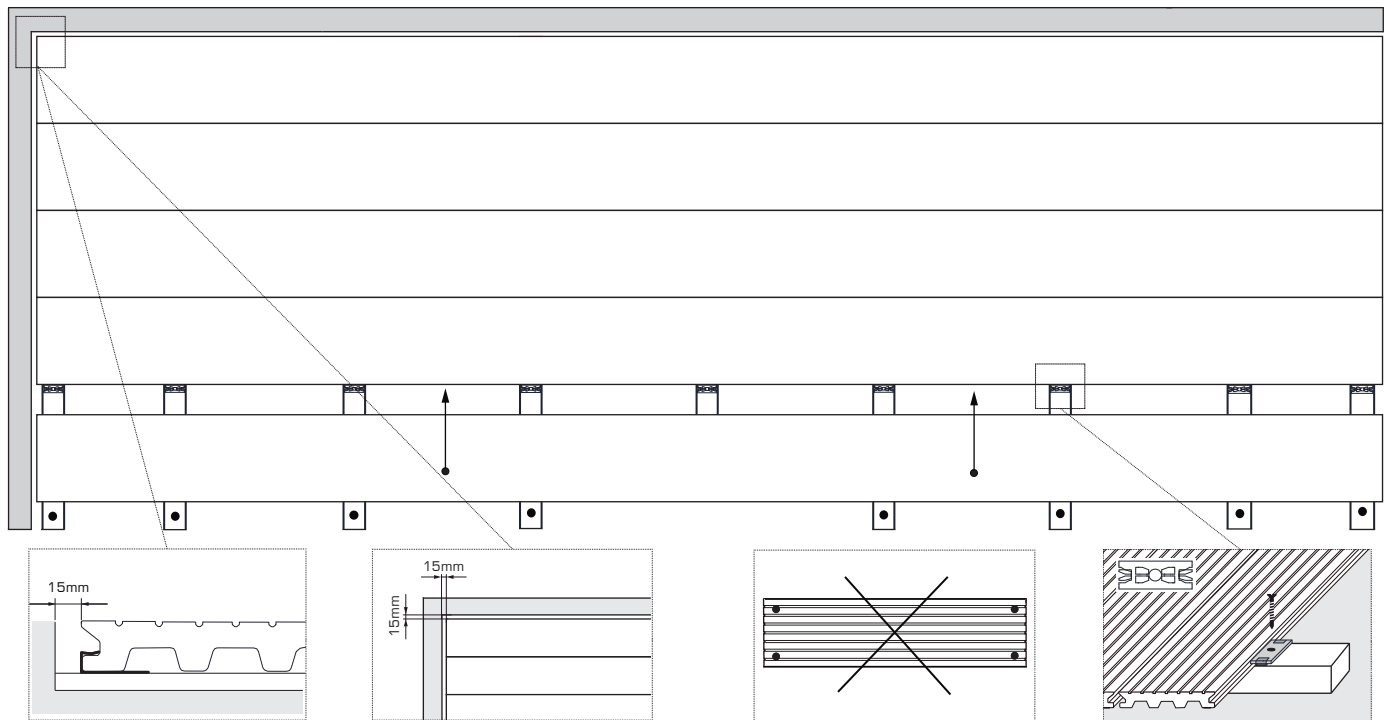

EPW

LcDeck[®] classic

Manual de instalação / Installation guide

Standard: 2300/3200⁺²⁰₋₁₀ mm

4x35 A2

6x80mm

Kit 1m²

7,0 ml

3,5 ml

25 un.

EPW

LcDeck[®] classic

Manual de instalação / Installation guide

Standard: 2300/3200⁺¹⁰⁰ mm

4x35 A2

6x80mm

Kit 1m²

7,0 ml

3,5 ml

25 un.

i

EPW

LcDeck[®] classic

Manual de instalação / Installation guide