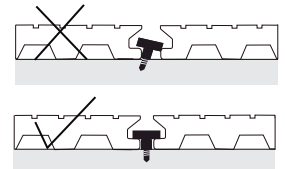

EPW

LcDeck[®] classic

Manual de instalação / Installation guide

Standard: 2300/3200⁺²⁰₋₁₀ mm

4x35 A2

6x80mm

Kit 1m²

7,0 ml

3,5 ml

25 un.

EPW

LcDeck[®] classic

Manual de instalação / Installation guide

Standard: 2300/3200⁺¹⁰⁰ mm

4x35 A2

6x80mm