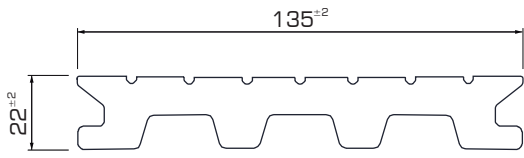

EPW

LcDeck[®] classic

Manual de instalação / Installation guide

Standard: 2300/3200⁺²⁰₋₁₀ mm

4x35 A2

6x80mm

Kit 1m²

7,0 ml

3,5 ml

25 un.

EPW

LcDeck[®] classic

Manual de instalação / Installation guide

Standard: 2300/3200⁺¹⁰⁰ mm

4x35 A2

6x80mm

Kit 1m²

7,0 ml

3,5 ml

25 un.

i

EPW

LcDeck[®] classic

Manual de instalação / Installation guide