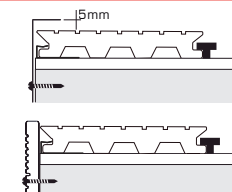

EPW

LcDeck[®] classic

Manual de instalação / Installation guide

Standard: 2300/3200⁺²⁰₋₁₀ mm

4x35 A2

6x80mm

Kit 1m²

7,0 ml

3,5 ml

25 un.

EPW

LcDeck[®] classic

Manual de instalação / Installation guide

Standard: 2300/3200⁺¹⁰⁰ mm

4x35 A2

6x80mm

4x35 A2

6x80mm

Kit 1m²

7,0 ml
3,5 ml
25 un.