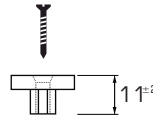

EPW

LcDeck[®] classic

Manual de instalação / Installation guide

Standard: 2300/3200⁺²⁰₋₁₀ mm

4x35 A2

6x80mm

Kit 1m²

7,0 ml

3,5 ml

25 un.

EPW

LcDeck[®] classic

Manual de instalação / Installation guide

Standard: 2300/3200⁺¹⁰⁰ mm

4x35 A2

6x80mm

Kit 1m²

7,0 ml

3,5 ml

25 un.

i

EPW

LcDeck[®] classic

Manual de instalação / Installation guide

4x35 A2

6x80mm

Kit 1m²

7,0 ml
3,5 ml
25 un.