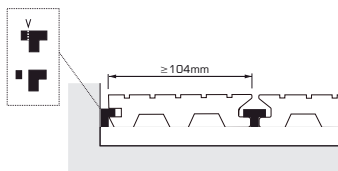

EPW

LcDeck[®] classic

Manual de instalação / Installation guide

Standard: 2300/3200⁺²⁰₋₁₀ mm

4x35 A2

6x80mm

Kit 1m²

7,0 ml

3,5 ml

25 un.

EPW

LcDeck[®] classic

Manual de instalação / Installation guide

Standard: 2300/3200⁺¹⁰⁰ mm

4x35 A2

6x80mm

Kit 1m²

7,0 ml

3,5 ml

25 un.

i

EPW

LcDeck[®] classic

Manual de instalação / Installation guide

4x35 A2

6x80mm

Kit 1m²

7,0 ml
3,5 ml
25 un.