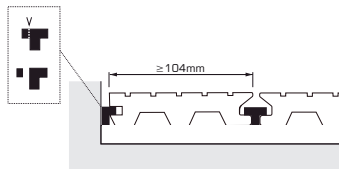

EPW

LcDeck[®] classic

Manual de instalação / Installation guide

Standard: 2300/3200⁺²⁰₋₁₀ mm

4x35 A2

6x80mm

Kit 1m²

7,0 ml

3,5 ml

25 un.

EPW

LcDeck[®] classic

Manual de instalação / Installation guide

Standard: 2300/3200⁺¹⁰⁰ mm

4x35 A2

6x80mm

Kit 1m²

7,0 ml

3,5 ml

25 un.

i

EPW

LcDeck[®] classic

Manual de instalação / Installation guide

4x35 A2

6x80mm

Kit 1m²

7,0 ml
3,5 ml
25 un.