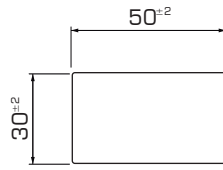

EPW

LcDeck[®] classic

Manual de instalação / Installation guide

Standard: 2300/3200⁺²⁰₋₁₀ mm

4x35 A2

6x80mm

Kit 1m²

7,0 ml

3,5 ml

25 un.

EPW

LcDeck[®] classic

Manual de instalação / Installation guide

Standard: 2300/3200⁺¹⁰⁰ mm

4x35 A2

6x80mm

4x35 A2

6x80mm

Kit 1m²

7,0 ml
3,5 ml
25 un.