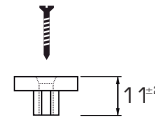

EPW

LcDeck[®] classic

Manual de instalação / Installation guide

Standard: 2300/3200⁺²⁰₋₁₀ mm

4x35 A2

6x80mm

Kit 1m²

7,0 ml

3,5 ml

25 un.

EPW

LcDeck[®] classic

Manual de instalação / Installation guide

Standard: 2300/3200⁺¹⁰⁰ mm

4x35 A2

6x80mm