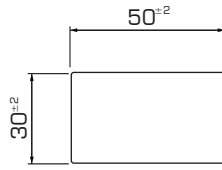

EPW

LcDeck[®] classic

Manual de instalação / Installation guide

Standard: 2300/3200⁺²⁰₋₁₀ mm

4x35 A2

6x80mm

Kit 1m²

7,0 ml

3,5 ml

25 un.

EPW

LcDeck[®] classic

Manual de instalação / Installation guide

Standard: 2300/3200⁺¹⁰⁰ mm

4x35 A2

6x80mm

Kit 1m²

7,0 ml

3,5 ml

25 un.

i

EPW

LcDeck[®] classic

Manual de instalação / Installation guide

4x35 A2

6x80mm

Kit 1m²

7,0 ml
3,5 ml
25 un.