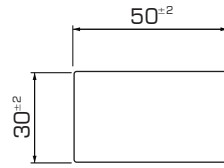

EPW

LcDeck[®] classic

Manual de instalação / Installation guide

Standard: 2300/3200⁺²⁰₋₁₀ mm

4x35 A2

6x80mm

Kit 1m²

7,0 ml

3,5 ml

25 un.

EPW

LcDeck[®] classic

Manual de instalação / Installation guide

Standard: 2300/3200⁺¹⁰⁰ mm

4x35 A2

6x80mm

Kit 1m²

7,0 ml

3,5 ml

25 un.

i

EPW

LcDeck[®] classic

Manual de instalação / Installation guide

4x35 A2

6x80mm

Kit 1m²

7,0 ml
3,5 ml
25 un.