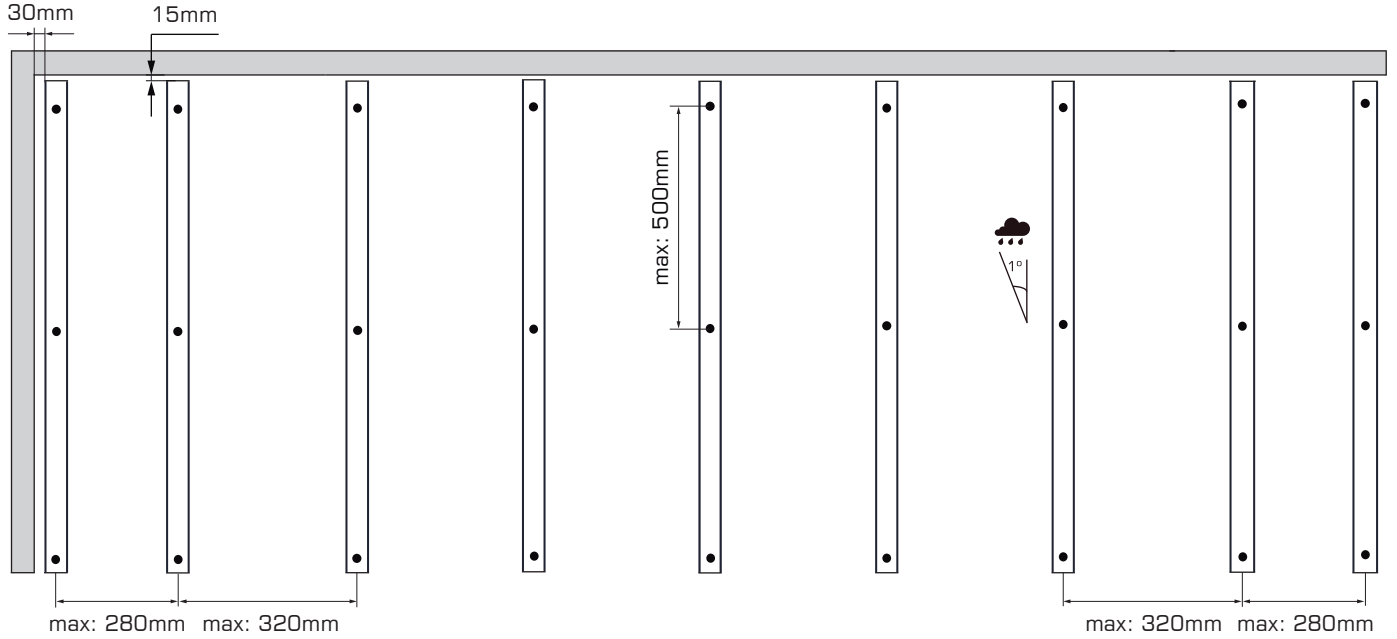

EPW

LcDeck[®] classic

Manual de instalação / Installation guide

Standard: 2300/3200⁺²⁰₋₁₀ mm

4x35 A2

6x80mm

Kit 1m²

7,0 ml

3,5 ml

25 un.

EPW

LcDeck[®] classic

Manual de instalação / Installation guide

Standard: 2300/3200⁺¹⁰⁰ mm

4x35 A2

6x80mm

Kit 1m²

7,0 ml

3,5 ml

25 un.

i

EPW

LcDeck[®] classic

Manual de instalação / Installation guide