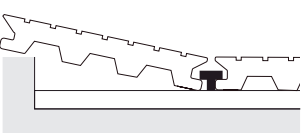

EPW

LcDeck[®] classic

Manual de instalação / Installation guide

Standard: 2300/3200⁺²⁰₋₁₀ mm

4x35 A2

6x80mm

Kit 1m²

7,0 ml

3,5 ml

25 un.

EPW

LcDeck[®] classic

Manual de instalação / Installation guide

Standard: 2300/3200⁺¹⁰⁰ mm

4x35 A2

6x80mm