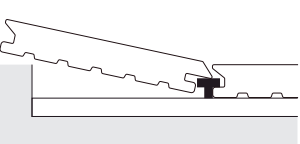

Standard: 2300/3200^{±0.20} mm

4x35 A2

6x80mm

Kit 1m²

7,24 ml

3 ml

20 un.

i

EPW

ZoomDeck®

Manual de instalação / Installation guide

Standard: 2300/3200⁺¹⁰⁰ mm

4x35 A2

6x80mm

Kit 1m²

7,24 ml