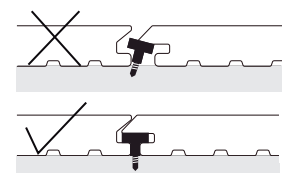

Standard: 2300/3200^{±0.20} mm

4x35 A2

6x80mm

Kit 1m²

7,24 ml

3 ml

20 un.

i

EPW

ZoomDeck®

Manual de instalação / Installation guide

Standard: 2300/3200⁺¹⁰⁰ mm

4x35 A2

6x80mm

Kit 1m²

7,24 ml