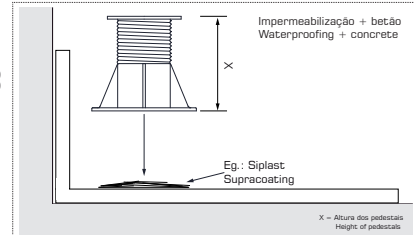

X	Reforço lateral / Side reinforcement
X > 200mm	<input type="checkbox"/>
X < 200mm	<input checked="" type="checkbox"/>

EPW

EpDeck®_(eg.)

Manual de instalação com pedestal / Installation guide with pedestal

Standard: 2300/3200⁺²⁰ mm

4x35 A2

6x80mm

Kit 1m²

7,24 ml

3 ml

20 un.

X	Reforço lateral / Side reinforcement
X > 200mm	<input type="checkbox"/>
X < 200mm	<input checked="" type="checkbox"/>

EPW

EpDeck®_(eg.)

Manual de instalação com pedestal / Installation guide with pedestal

Standard: 2300/3200⁺²⁰ mm

4x35 A2

6x80mm

Kit 1m²

7,24 ml