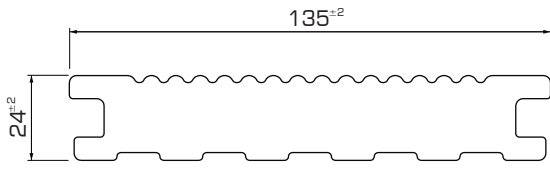

EPW

EpDeck®(eg.)

Manual de instalação com pedestal / Installation guide with pedestal

Standard: 2300/3200⁺²⁰/₀ mm

4x35 A2

6x80mm

Kit 1m²

- 7,24 ml
- 3 ml
- 20 un.

X	Reforço lateral / Side reinforcement
X > 200mm	<input type="checkbox"/>
X < 200mm	<input checked="" type="checkbox"/>

EPW

EpDeck®_(eg.)

Manual de instalação com pedestal / Installation guide with pedestal

Standard: 2300/3200⁺²⁰ mm

4x35 A2

6x80mm

Kit 1m²

7,24 ml

3 ml

20 un.

X	Reforço lateral / Side reinforcement
X > 200mm	<input type="checkbox"/>
X < 200mm	<input checked="" type="checkbox"/>

EPW

EpDeck®_(eg.)

Manual de instalação com pedestal / Installation guide with pedestal

Standard: 2300/3200⁺²⁰ mm

4x35 A2

6x80mm

Kit 1m²

7,24 ml