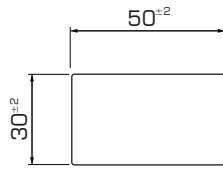

EPW

EpDeck®(eg.)

Manual de instalação com pedestal / Installation guide with pedestal

Standard: 2300/3200⁺²⁰/₀ mm

4x35 A2

6x80mm

Kit 1m²

- 7,24 ml
- 3 ml
- 20 un.

X	Reforço lateral / Side reinforcement
X > 200mm	<input type="checkbox"/>
X < 200mm	<input checked="" type="checkbox"/>

EPW

EpDeck®_(eg.)

Manual de instalação com pedestal / Installation guide with pedestal

Standard: 2300/3200⁺²⁰ mm

4x35 A2

6x80mm

Kit 1m²

7,24 ml

3 ml

20 un.

X	Reforço lateral / Side reinforcement
X > 200mm	<input type="checkbox"/>
X < 200mm	<input checked="" type="checkbox"/>

EPW

EpDeck®_(eg.)

Manual de instalação com pedestal / Installation guide with pedestal

Standard: 2300/3200⁺²⁰ mm

4x35 A2

6x80mm

Kit 1m²

7,24 ml