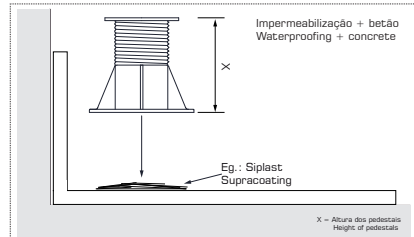

EPW

EpDeck®(eg.)

Manual de instalação com pedestal / Installation guide with pedestal

Standard: 2300/3200⁺²⁰/₀ mm

4x35 A2

6x80mm

Kit 1m²

- 7,24 ml
- 3 ml
- 20 un.

X	Reforço lateral / Side reinforcement
X > 200mm	<input type="checkbox"/>
X < 200mm	<input checked="" type="checkbox"/>

EPW

EpDeck®_(eg.)

Manual de instalação com pedestal / Installation guide with pedestal

Standard: 2300/3200⁺²⁰ mm

4x35 A2

6x80mm

Kit 1m²

7,24 ml

3 ml

20 un.

X	Reforço lateral / Side reinforcement
X > 200mm	<input type="checkbox"/>
X < 200mm	<input checked="" type="checkbox"/>