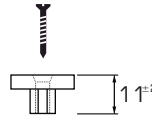

EPW

EpDeck®(eg.)

Manual de instalação com pedestal / Installation guide with pedestal

Standard: 2300/3200⁺²⁰/₀ mm

4x35 A2

6x80mm

Kit 1m²

- 7,24 ml
- 3 ml
- 20 un.

X	Reforço lateral / Side reinforcement
X > 200mm	<input type="checkbox"/>
X < 200mm	<input checked="" type="checkbox"/>

EPW

EpDeck®_(eg.)

Manual de instalação com pedestal / Installation guide with pedestal

Standard: 2300/3200⁺²⁰ mm

4x35 A2

6x80mm

Kit 1m²

7,24 ml

3 ml

20 un.

X	Reforço lateral / Side reinforcement
X > 200mm	<input type="checkbox"/>
X < 200mm	<input checked="" type="checkbox"/>

EPW

EpDeck®_(eg.)

Manual de instalação com pedestal / Installation guide with pedestal

Standard: 2300/3200⁺²⁰ mm

4x35 A2

6x80mm

Kit 1m²

7,24 ml