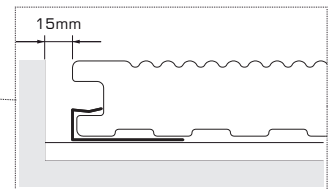

X	Reforço lateral / Side reinforcement
X > 200mm	<input type="checkbox"/>
X < 200mm	<input checked="" type="checkbox"/>

EPW

EpDeck®_(eg.)

Manual de instalação com pedestal / Installation guide with pedestal

Standard: 2300/3200⁺²⁰ mm

4x35 A2

6x80mm

Kit 1m²

7,24 ml

3 ml

20 un.

X	Reforço lateral / Side reinforcement
X > 200mm	<input type="checkbox"/>
X < 200mm	<input checked="" type="checkbox"/>

EPW

EpDeck®_(eg.)

Manual de instalação com pedestal / Installation guide with pedestal

Standard: 2300/3200⁺²⁰ mm

4x35 A2

6x80mm

Kit 1m²

7,24 ml