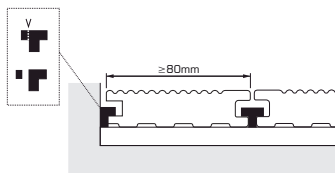

X	Reforço lateral / Side reinforcement
X > 200mm	<input type="checkbox"/>
X < 200mm	<input checked="" type="checkbox"/>

EPW

EpDeck®_(eg.)

Manual de instalação com pedestal / Installation guide with pedestal

Standard: 2300/3200⁺²⁰ mm

4x35 A2

6x80mm

Kit 1m²

7,24 ml

3 ml

20 un.

X	Reforço lateral / Side reinforcement
X > 200mm	<input type="checkbox"/>
X < 200mm	<input checked="" type="checkbox"/>

EPW

EpDeck®_(eg.)

Manual de instalação com pedestal / Installation guide with pedestal

Standard: 2300/3200⁺²⁰ mm

4x35 A2

6x80mm

Kit 1m²

7,24 ml