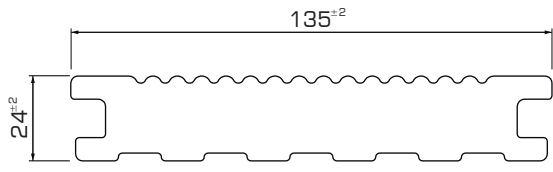

EPW

EpDeck®(eg.)

Manual de instalação com pedestal / Installation guide with pedestal

Standard: 2300/3200⁺²⁰/₀ mm

4x35 A2

6x80mm

Kit 1m²

- 7,24 ml
- 3 ml
- 20 un.

X	Reforço lateral / Side reinforcement
X > 200mm	<input type="checkbox"/>
X < 200mm	<input checked="" type="checkbox"/>

EPW

EpDeck®_(eg.)

Manual de instalação com pedestal / Installation guide with pedestal

Standard: 2300/3200⁺²⁰ mm

4x35 A2

6x80mm

Kit 1m²

7,24 ml

3 ml

20 un.

X	Reforço lateral / Side reinforcement
X > 200mm	<input type="checkbox"/>
X < 200mm	<input checked="" type="checkbox"/>

EPW

EpDeck®_(eg.)

Manual de instalação com pedestal / Installation guide with pedestal

Standard: 2300/3200⁺²⁰ mm

4x35 A2

6x80mm

Kit 1m²

7,24 ml