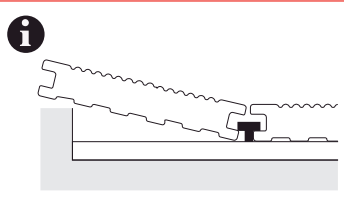

EPW

EpDeck®(eg.)

Manual de instalação com pedestal / Installation guide with pedestal

Standard: 2300/3200⁺²⁰/₀ mm

4x35 A2

6x80mm

Kit 1m²

- 7,24 ml
- 3 ml
- 20 un.

X	Reforço lateral / Side reinforcement
X > 200mm	<input type="checkbox"/>
X < 200mm	<input checked="" type="checkbox"/>

EPW

EpDeck®_(eg.)

Manual de instalação com pedestal / Installation guide with pedestal

Standard: 2300/3200⁺²⁰ mm

4x35 A2

6x80mm

Kit 1m²

7,24 ml

3 ml

20 un.

X	Reforço lateral / Side reinforcement
X > 200mm	<input type="checkbox"/>
X < 200mm	<input checked="" type="checkbox"/>