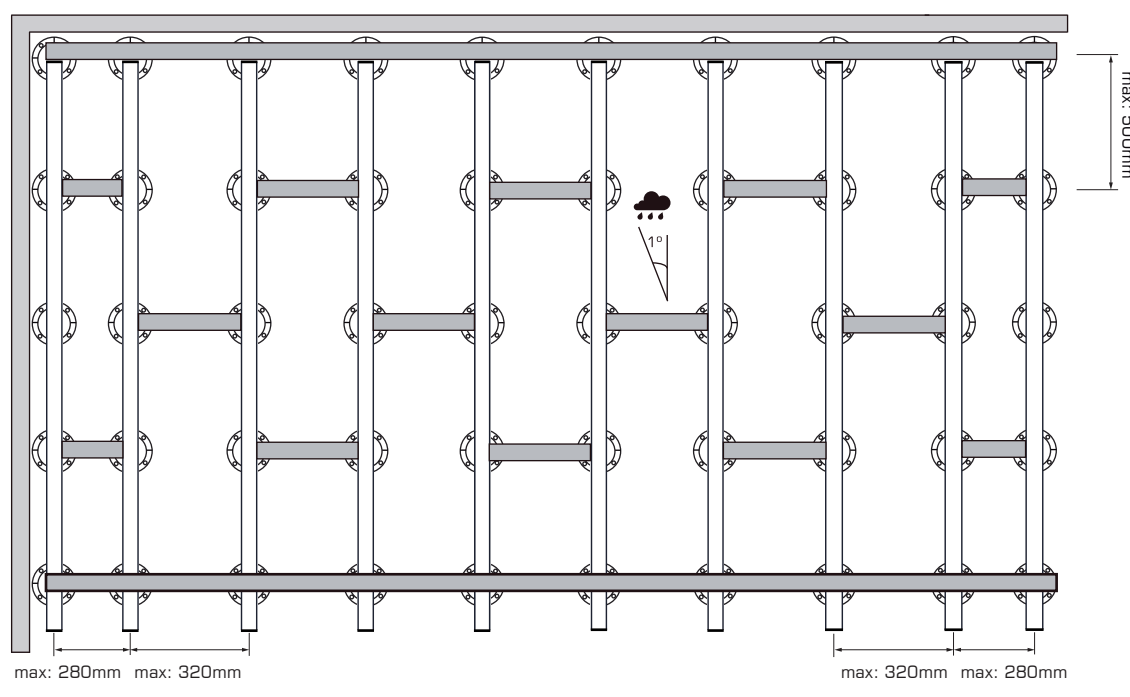

EPW

EpDeck®(eg.)

Manual de instalação com pedestal / Installation guide with pedestal

Standard: 2300/3200⁺²⁰/₀ mm

4x35 A2

6x80mm

Kit 1m²

- 7,24 ml
- 3 ml
- 20 un.

X	Reforço lateral / Side reinforcement
X > 200mm	<input type="checkbox"/>
X < 200mm	<input checked="" type="checkbox"/>

EPW

EpDeck®_(eg.)

Manual de instalação com pedestal / Installation guide with pedestal

Standard: 2300/3200⁺²⁰ mm

4x35 A2

6x80mm

Kit 1m²

7,24 ml

3 ml

20 un.

X	Reforço lateral / Side reinforcement
X > 200mm	<input type="checkbox"/>
X < 200mm	<input checked="" type="checkbox"/>

EPW

EpDeck®_(eg.)

Manual de instalação com pedestal / Installation guide with pedestal

Standard: 2300/3200⁺²⁰ mm

4x35 A2

6x80mm

Kit 1m²

7,24 ml