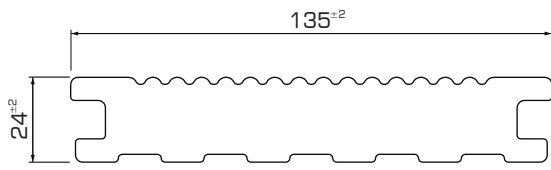

EPW

EpDeck®(eg.)

Manual de instalação com pedestal / Installation guide with pedestal

Standard: 2300/3200⁺²⁰/₀ mm

4x35 A2

6x80mm

Kit 1m²

- 7,24 ml
- 3 ml
- 20 un.

X	Reforço lateral / Side reinforcement
X > 200mm	<input type="checkbox"/>
X < 200mm	<input checked="" type="checkbox"/>

EPW

EpDeck®_(eg.)

Manual de instalação com pedestal / Installation guide with pedestal

Standard: 2300/3200⁺²⁰ mm

4x35 A2

6x80mm

Kit 1m²

7,24 ml

3 ml

20 un.

X	Reforço lateral / Side reinforcement
X > 200mm	<input type="checkbox"/>
X < 200mm	<input checked="" type="checkbox"/>

EPW

EpDeck®_(eg.)

Manual de instalação com pedestal / Installation guide with pedestal

Standard: 2300/3200⁺²⁰ mm

4x35 A2

6x80mm

Kit 1m²

7,24 ml