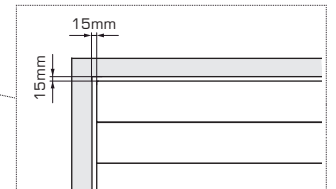

X	Reforço lateral / Side reinforcement
X > 200mm	<input type="checkbox"/>
X < 200mm	<input checked="" type="checkbox"/>

EPW

EpDeck®_(eg.)

Manual de instalação com pedestal / Installation guide with pedestal

Standard: 2300/3200⁺²⁰ mm

4x35 A2

6x80mm

Kit 1m²

7,24 ml

3 ml

20 un.

X	Reforço lateral / Side reinforcement
X > 200mm	<input type="checkbox"/>
X < 200mm	<input checked="" type="checkbox"/>

EPW

EpDeck®_(eg.)

Manual de instalação com pedestal / Installation guide with pedestal

Standard: 2300/3200⁺²⁰ mm

4x35 A2

6x80mm

Kit 1m²

7,24 ml