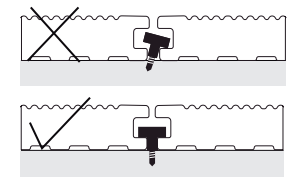

EPW

EpDeck®(eg.)

Manual de instalação com pedestal / Installation guide with pedestal

Standard: 2300/3200⁺²⁰/₀ mm

4x35 A2

6x80mm

Kit 1m²

- 7,24 ml
- 3 ml
- 20 un.

X	Reforço lateral / Side reinforcement
X > 200mm	<input type="checkbox"/>
X < 200mm	<input checked="" type="checkbox"/>

EPW

EpDeck®_(eg.)

Manual de instalação com pedestal / Installation guide with pedestal

Standard: 2300/3200⁺²⁰ mm

4x35 A2

6x80mm

Kit 1m²

7,24 ml

3 ml

20 un.

X	Reforço lateral / Side reinforcement
X > 200mm	<input type="checkbox"/>
X < 200mm	<input checked="" type="checkbox"/>