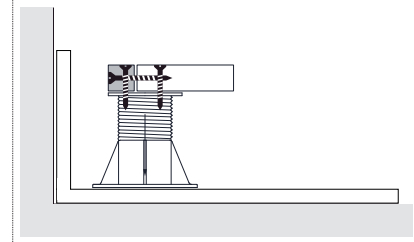

X	Reforço lateral / Side reinforcement
X > 200mm	<input type="checkbox"/>
X < 200mm	<input checked="" type="checkbox"/>

EPW

EpDeck®_(eg.)

Manual de instalação com pedestal / Installation guide with pedestal

Standard: 2300/3200⁺²⁰ mm

4x35 A2

6x80mm

Kit 1m²

7,24 ml

3 ml

20 un.

X	Reforço lateral / Side reinforcement
X > 200mm	<input type="checkbox"/>
X < 200mm	<input checked="" type="checkbox"/>

EPW

EpDeck®_(eg.)

Manual de instalação com pedestal / Installation guide with pedestal

Standard: 2300/3200⁺²⁰ mm

4x35 A2

6x80mm

Kit 1m²

7,24 ml