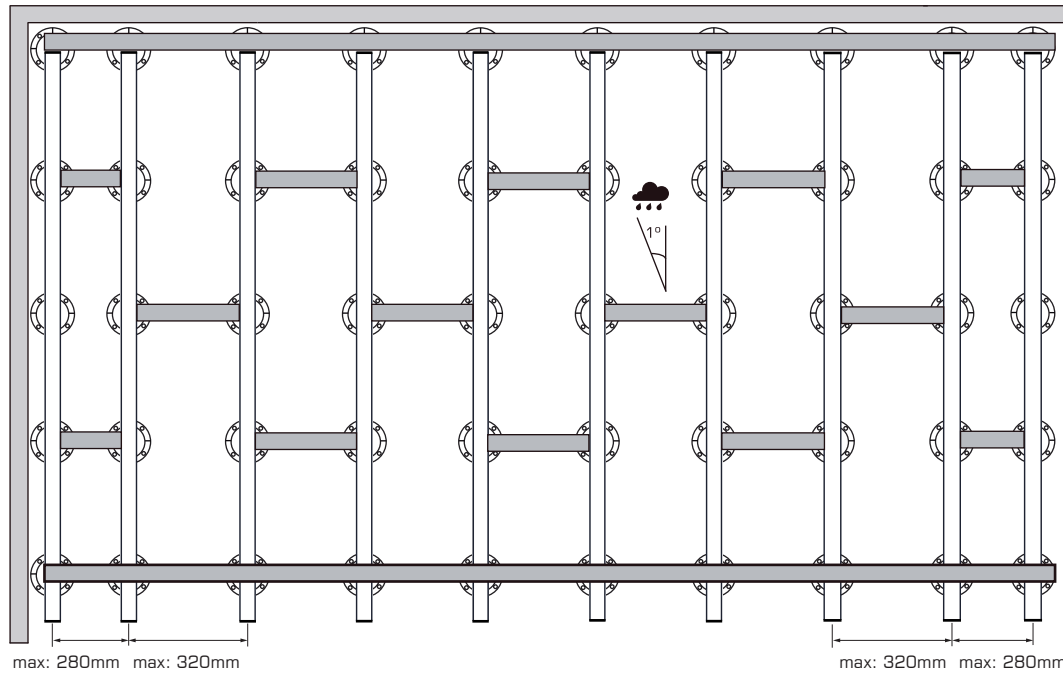

EPW

EpDeck®_(eg.)

Manual de instalação com pedestal / Installation guide with pedestal

Standard: 2300/3200⁺²⁰ mm

4x35 A2

6x80mm

Kit 1m²

7,24 ml

3 ml

20 un.

X	Reforço lateral / Side reinforcement
X > 200mm	<input checked="" type="checkbox"/>
X < 200mm	<input type="checkbox"/>