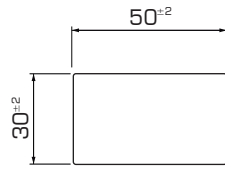

EPW

EpDeck®(eg.)

Manual de instalação com pedestal / Installation guide with pedestal

Standard: 2300/3200⁺²⁰/₀ mm

4x35 A2

6x80mm

Kit 1m²

- 7,24 ml
- 3 ml
- 20 un.

X	Reforço lateral / Side reinforcement
X > 200mm	<input type="checkbox"/>
X < 200mm	<input checked="" type="checkbox"/>

EPW

EpDeck®_(eg.)

Manual de instalação com pedestal / Installation guide with pedestal

Standard: 2300/3200⁺²⁰ mm

4x35 A2

6x80mm

Kit 1m²

7,24 ml

3 ml

20 un.

X	Reforço lateral / Side reinforcement
X > 200mm	<input type="checkbox"/>
X < 200mm	<input checked="" type="checkbox"/>

EPW

EpDeck®_(eg.)

Manual de instalação com pedestal / Installation guide with pedestal

Standard: 2300/3200⁺²⁰ mm

4x35 A2

6x80mm

Kit 1m²

7,24 ml