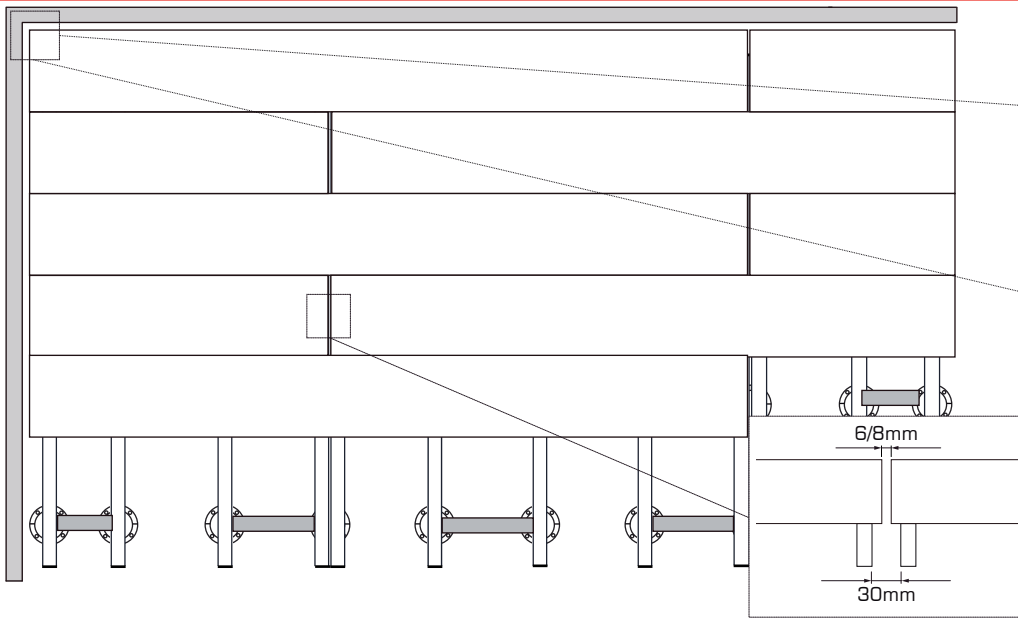

EPW

EpDeck®(eg.)

Manual de instalação com pedestal / Installation guide with pedestal

Standard: 2300/3200⁺²⁰/₀ mm

4x35 A2

6x80mm

Kit 1m²

- 7,24 ml
- 3 ml
- 20 un.

X	Reforço lateral / Side reinforcement
X > 200mm	<input type="checkbox"/>
X < 200mm	<input checked="" type="checkbox"/>

EPW

EpDeck®_(eg.)

Manual de instalação com pedestal / Installation guide with pedestal

Standard: 2300/3200⁺²⁰ mm

4x35 A2

6x80mm

Kit 1m²

7,24 ml

3 ml

20 un.

X	Reforço lateral / Side reinforcement
X > 200mm	<input type="checkbox"/>
X < 200mm	<input checked="" type="checkbox"/>

EPW

EpDeck®_(eg.)

Manual de instalação com pedestal / Installation guide with pedestal

Standard: 2300/3200⁺²⁰ mm

4x35 A2

6x80mm

Kit 1m²

7,24 ml