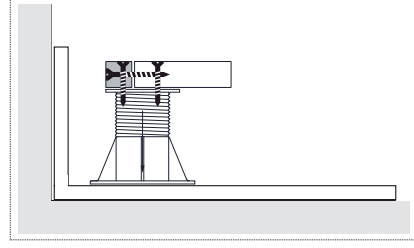

EPW

EpDeck®(eg.)

Manual de instalação com pedestal / Installation guide with pedestal

Standard: 2300/3200⁺²⁰/₀ mm

4x35 A2

6x80mm

Kit 1m²

- 7,24 ml
- 3 ml
- 20 un.

X	Reforço lateral / Side reinforcement
X > 200mm	<input type="checkbox"/>
X < 200mm	<input checked="" type="checkbox"/>

EPW

EpDeck®_(eg.)

Manual de instalação com pedestal / Installation guide with pedestal

Standard: 2300/3200⁺²⁰ mm

4x35 A2

6x80mm

Kit 1m²

7,24 ml

3 ml

20 un.

X	Reforço lateral / Side reinforcement
X > 200mm	<input type="checkbox"/>
X < 200mm	<input checked="" type="checkbox"/>