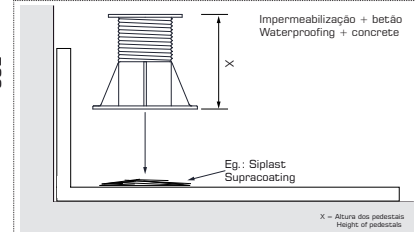

EPW

EpDeck®_(eg.)

Manual de instalação com pedestal / Installation guide with pedestal

Standard: 2300/3200⁺²⁰ mm

4x35 A2

6x80mm

Kit 1m²

7,24 ml

3 ml

20 un.

X	Reforço lateral / Side reinforcement
X > 200mm	<input checked="" type="checkbox"/>
X < 200mm	<input type="checkbox"/>