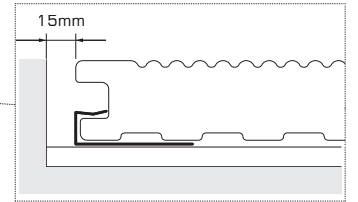

EPW

EpDeck®(eg.)

Manual de instalação com pedestal / Installation guide with pedestal

Standard: 2300/3200⁺²⁰/₀ mm

4x35 A2

6x80mm

Kit 1m²

- 7,24 ml
- 3 ml
- 20 un.

X	Reforço lateral / Side reinforcement
X > 200mm	<input type="checkbox"/>
X < 200mm	<input checked="" type="checkbox"/>

EPW

EpDeck®_(eg.)

Manual de instalação com pedestal / Installation guide with pedestal

Standard: 2300/3200⁺²⁰ mm

4x35 A2

6x80mm

Kit 1m²

7,24 ml

3 ml

20 un.

X	Reforço lateral / Side reinforcement
X > 200mm	<input type="checkbox"/>
X < 200mm	<input checked="" type="checkbox"/>

EPW

EpDeck®_(eg.)

Manual de instalação com pedestal / Installation guide with pedestal

Standard: 2300/3200⁺²⁰ mm

4x35 A2

6x80mm

Kit 1m²

7,24 ml