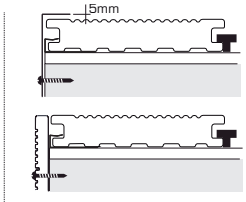

EPW

EpDeck®(eg.)

Manual de instalação com pedestal / Installation guide with pedestal

Standard: 2300/3200⁺²⁰/₀ mm

4x35 A2

6x80mm

Kit 1m²

- 7,24 ml
- 3 ml
- 20 un.

X	Reforço lateral / Side reinforcement
X > 200mm	<input type="checkbox"/>
X < 200mm	<input checked="" type="checkbox"/>

EPW

EpDeck®_(eg.)

Manual de instalação com pedestal / Installation guide with pedestal

Standard: 2300/3200⁺²⁰ mm

4x35 A2

6x80mm

Kit 1m²

7,24 ml

3 ml

20 un.

X	Reforço lateral / Side reinforcement
X > 200mm	<input type="checkbox"/>
X < 200mm	<input checked="" type="checkbox"/>

EPW

EpDeck®_(eg.)

Manual de instalação com pedestal / Installation guide with pedestal

Standard: 2300/3200⁺²⁰ mm

4x35 A2

6x80mm

Kit 1m²

7,24 ml