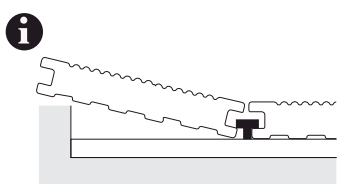

X	Reforço lateral / Side reinforcement
X > 200mm	<input type="checkbox"/>
X < 200mm	<input checked="" type="checkbox"/>

EPW

EpDeck®_(eg.)

Manual de instalação com pedestal / Installation guide with pedestal

Standard: 2300/3200⁺²⁰ mm

4x35 A2

6x80mm

Kit 1m²

7,24 ml

3 ml

20 un.

X	Reforço lateral / Side reinforcement
X > 200mm	<input type="checkbox"/>
X < 200mm	<input checked="" type="checkbox"/>

EPW

EpDeck®_(eg.)

Manual de instalação com pedestal / Installation guide with pedestal

Standard: 2300/3200⁺²⁰ mm

4x35 A2

6x80mm

Kit 1m²

7,24 ml