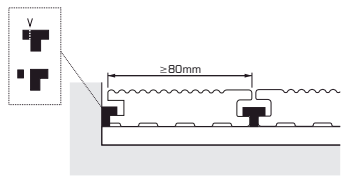

EPW

EpDeck®(eg.)

Manual de instalação com pedestal / Installation guide with pedestal

Standard: 2300/3200⁺²⁰/₀ mm

4x35 A2

6x80mm

Kit 1m²

- 7,24 ml
- 3 ml
- 20 un.

X	Reforço lateral / Side reinforcement
X > 200mm	<input type="checkbox"/>
X < 200mm	<input checked="" type="checkbox"/>

EPW

EpDeck®_(eg.)

Manual de instalação com pedestal / Installation guide with pedestal

Standard: 2300/3200⁺²⁰ mm

4x35 A2

6x80mm

Kit 1m²

7,24 ml

3 ml

20 un.

X	Reforço lateral / Side reinforcement
X > 200mm	<input type="checkbox"/>
X < 200mm	<input checked="" type="checkbox"/>

EPW

EpDeck®_(eg.)

Manual de instalação com pedestal / Installation guide with pedestal

Standard: 2300/3200⁺²⁰ mm

4x35 A2

6x80mm

Kit 1m²

7,24 ml