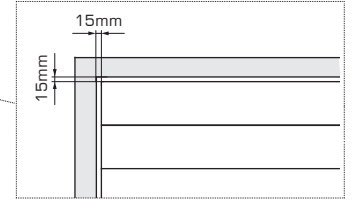

EPW

EpDeck®(eg.)

Manual de instalação com pedestal / Installation guide with pedestal

Standard: 2300/3200⁺²⁰/₀ mm

4x35 A2

6x80mm

Kit 1m²

- 7,24 ml
- 3 ml
- 20 un.

X	Reforço lateral / Side reinforcement
X > 200mm	<input type="checkbox"/>
X < 200mm	<input checked="" type="checkbox"/>

EPW

EpDeck®_(eg.)

Manual de instalação com pedestal / Installation guide with pedestal

Standard: 2300/3200⁺²⁰ mm

4x35 A2

6x80mm

Kit 1m²

7,24 ml

3 ml

20 un.

X	Reforço lateral / Side reinforcement
X > 200mm	<input type="checkbox"/>
X < 200mm	<input checked="" type="checkbox"/>

EPW

EpDeck®_(eg.)

Manual de instalação com pedestal / Installation guide with pedestal

Standard: 2300/3200⁺²⁰ mm

4x35 A2

6x80mm

Kit 1m²

7,24 ml