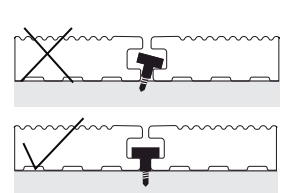

X	Reforço lateral / Side reinforcement
X > 200mm	<input type="checkbox"/>
X < 200mm	<input checked="" type="checkbox"/>

EPW

EpDeck®_(eg.)

Manual de instalação com pedestal / Installation guide with pedestal

Standard: 2300/3200⁺²⁰ mm

4x35 A2

6x80mm

Kit 1m²

7,24 ml

3 ml

20 un.

X	Reforço lateral / Side reinforcement
X > 200mm	<input type="checkbox"/>
X < 200mm	<input checked="" type="checkbox"/>

EPW

EpDeck®_(eg.)

Manual de instalação com pedestal / Installation guide with pedestal

Standard: 2300/3200⁺²⁰ mm

4x35 A2

6x80mm

Kit 1m²

7,24 ml