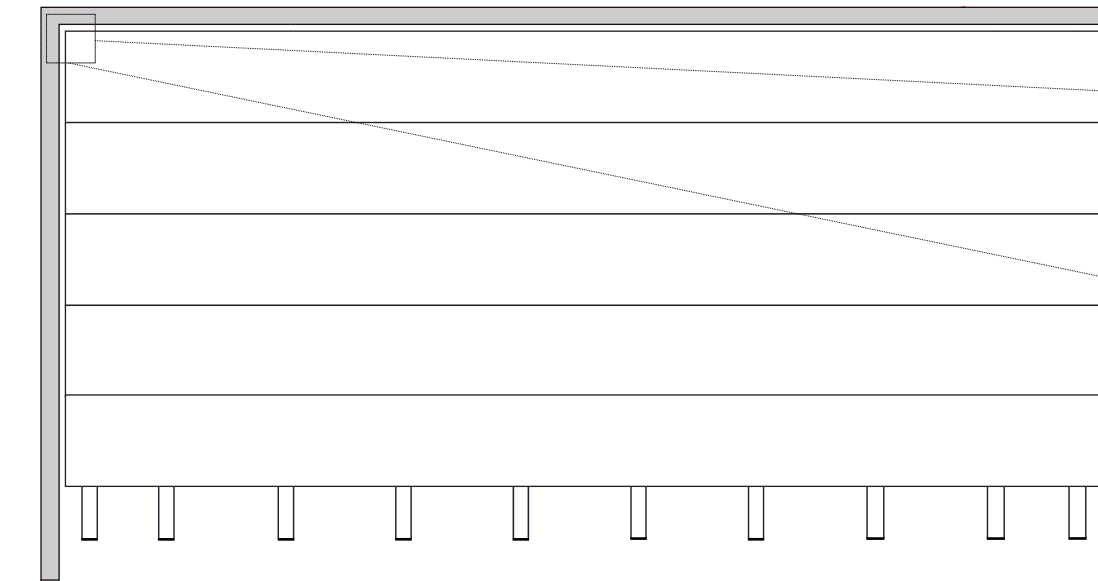

X	Reforço lateral / Side reinforcement
X > 200mm	<input type="checkbox"/>
X < 200mm	<input checked="" type="checkbox"/>

EPW

EpDeck®_(eg.)

Manual de instalação com pedestal / Installation guide with pedestal

Standard: 2300/3200⁺²⁰ mm

4x35 A2

6x80mm

Kit 1m²

7,24 ml

3 ml

20 un.

X	Reforço lateral / Side reinforcement
X > 200mm	<input type="checkbox"/>
X < 200mm	<input checked="" type="checkbox"/>

EPW

EpDeck®_(eg.)

Manual de instalação com pedestal / Installation guide with pedestal

Standard: 2300/3200⁺²⁰ mm

4x35 A2

6x80mm

Kit 1m²

7,24 ml