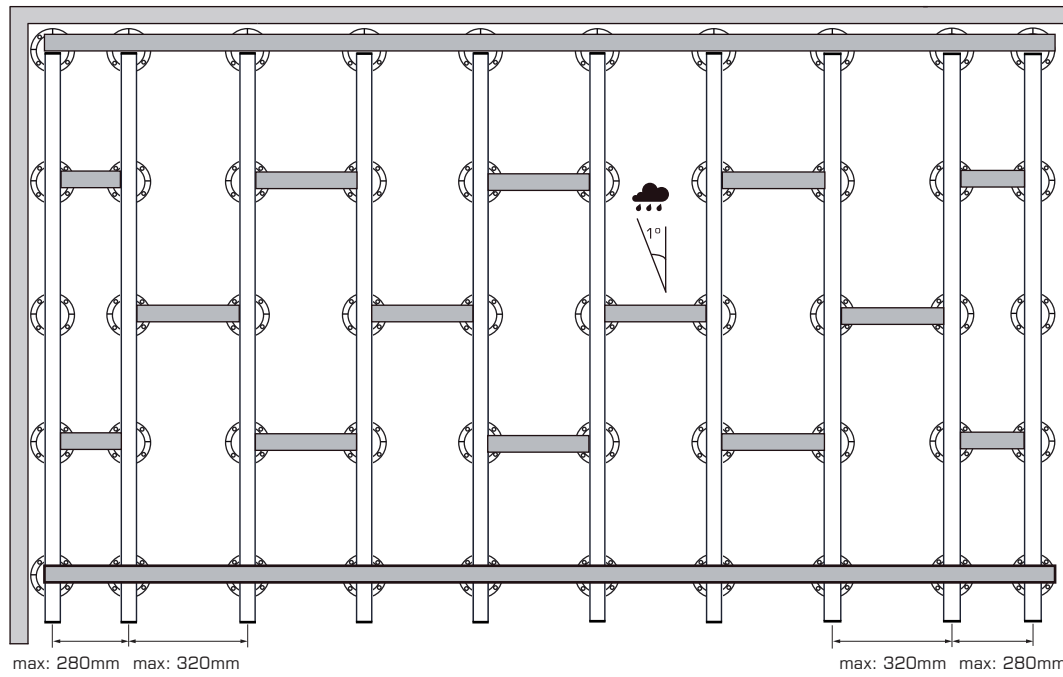

EPW

EpDeck®(eg.)

Manual de instalação com pedestal / Installation guide with pedestal

Standard: 2300/3200⁺²⁰/₀ mm

4x35 A2

6x80mm

Kit 1m²

- 7,24 ml
- 3 ml
- 20 un.

X	Reforço lateral / Side reinforcement
X > 200mm	<input type="checkbox"/>
X < 200mm	<input checked="" type="checkbox"/>

EPW

EpDeck®_(eg.)

Manual de instalação com pedestal / Installation guide with pedestal

Standard: 2300/3200⁺²⁰ mm

4x35 A2

6x80mm

Kit 1m²

7,24 ml

3 ml

20 un.

X	Reforço lateral / Side reinforcement
X > 200mm	<input type="checkbox"/>
X < 200mm	<input checked="" type="checkbox"/>

EPW

EpDeck®_(eg.)

Manual de instalação com pedestal / Installation guide with pedestal

Standard: 2300/3200⁺²⁰ mm

4x35 A2

6x80mm

Kit 1m²

7,24 ml