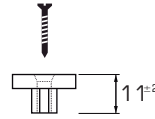

EPW

EpDeck®(eg.)

Manual de instalação com pedestal / Installation guide with pedestal

Standard: 2300/3200⁺²⁰/₀ mm

4x35 A2

6x80mm

Kit 1m²

- 7,24 ml
- 3 ml
- 20 un.

X	Reforço lateral / Side reinforcement
X > 200mm	<input type="checkbox"/>
X < 200mm	<input checked="" type="checkbox"/>

EPW

EpDeck®_(eg.)

Manual de instalação com pedestal / Installation guide with pedestal

Standard: 2300/3200⁺²⁰ mm

4x35 A2

6x80mm

Kit 1m²

7,24 ml

3 ml

20 un.

X	Reforço lateral / Side reinforcement
X > 200mm	<input type="checkbox"/>
X < 200mm	<input checked="" type="checkbox"/>