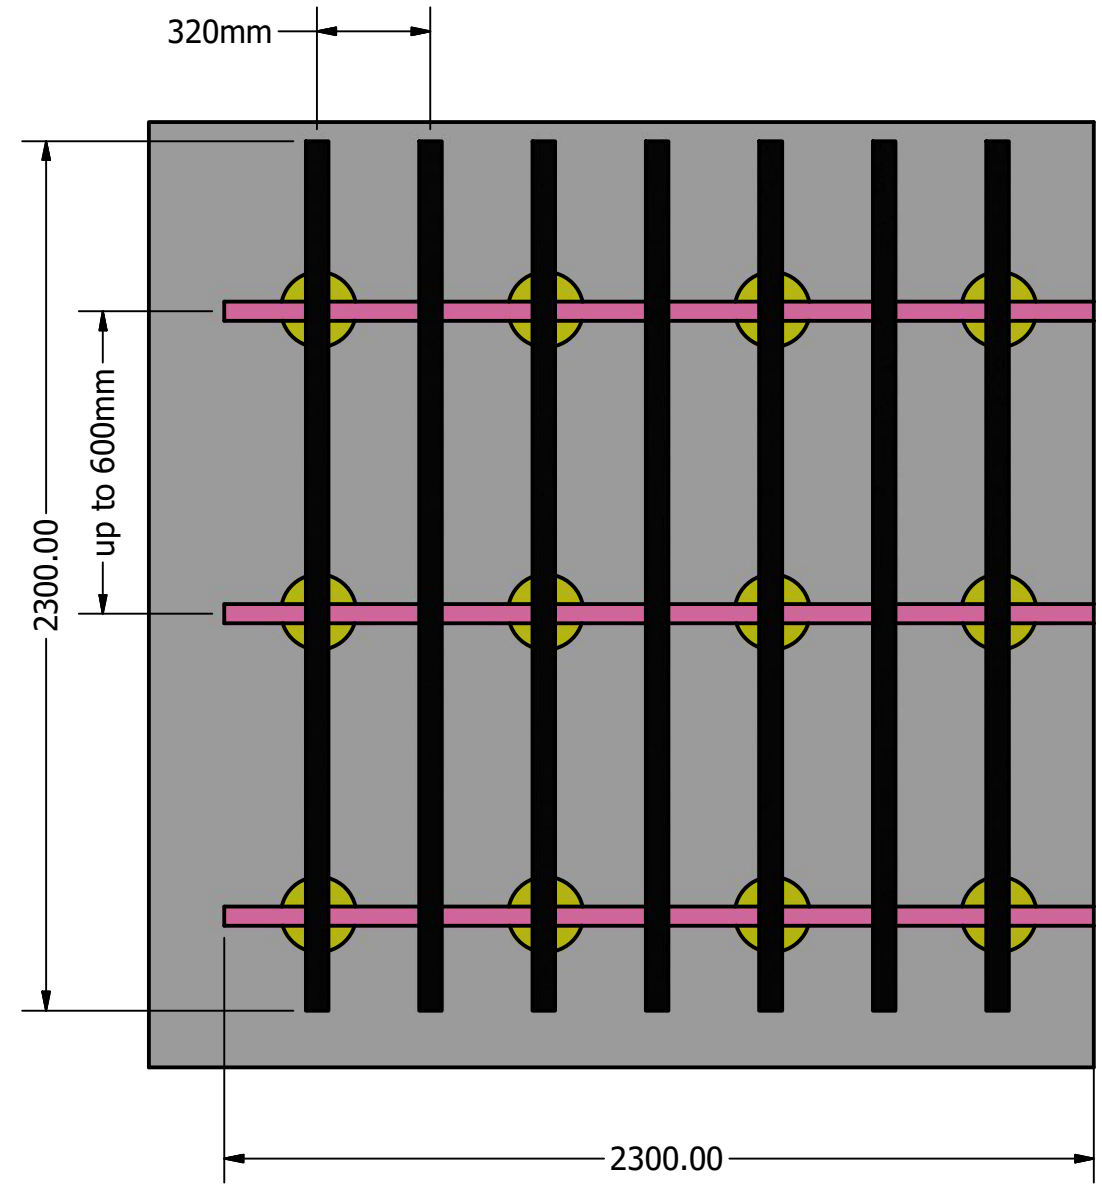

CROSS FRAME INSTALATION

This is a generic example of an area of 5.3sqm, with cross frame installation with pedestals

- Quantities:
- 12 Pedestals
 - Black Joist - 16.5lm
 - Pink Joist 6.9lm

- Per sqm:
- 3 pedestals per sqm
 - 3.5lm Black Joist
 - 1.5lm of pink joist