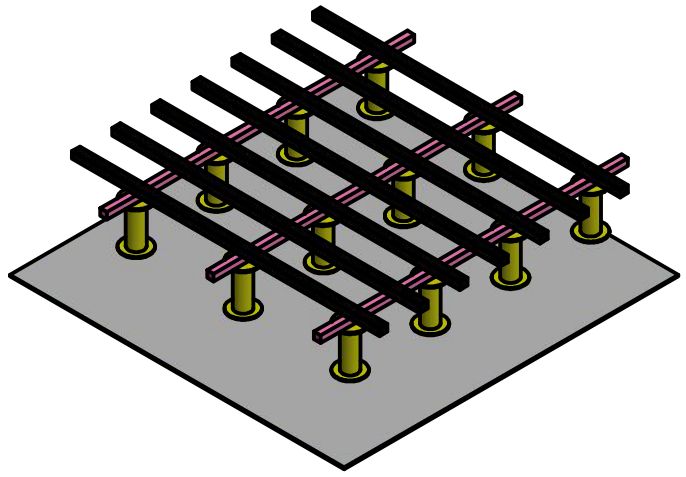

CROSS FRAME INSTALATION

This is a generic example of an area of 5.3sqm, with cross frame installation with pedestals

- Quantities:
- 12 Pedestals
 - Black Joist - 16.5lm
 - Pink Joist 6.9lm

- Per sqm:
- 3 pedestals per sqm
 - 3.5lm Black Joist
 - 1.5lm of pink joist